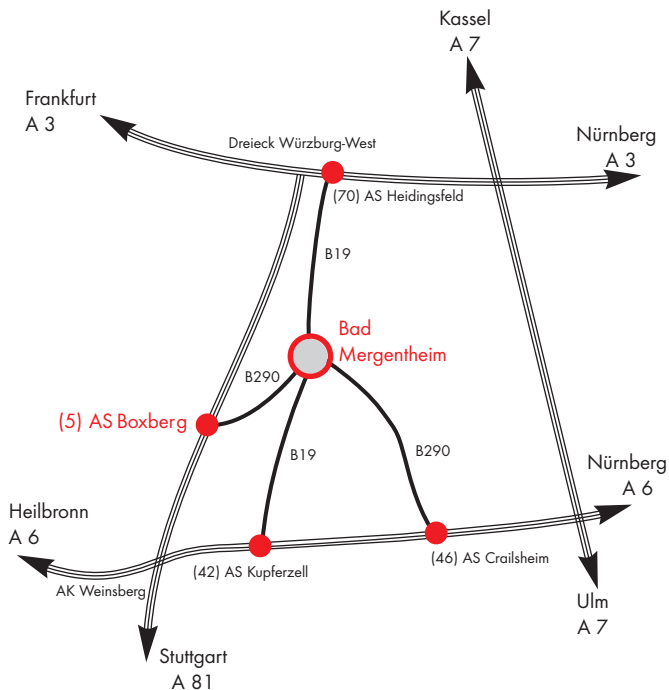

DIRECTIONS TO INDUSTRIEPARK WÜRTH

Würth Industrie Service GmbH & Co. KG

Drillberg, Industriepark Würth

97980 Bad Mergentheim

T +49 7931 91-0

F +49 7931 91-4000

www.wuerth-industrie.com

info@wuerth-industrie.com

If you use a navigation system verwenden, please enter street "Drillberg".

Please follow the white signs  to "Industriepark Würth".

Legend

⊙ roundabout

● junction

● highway exit