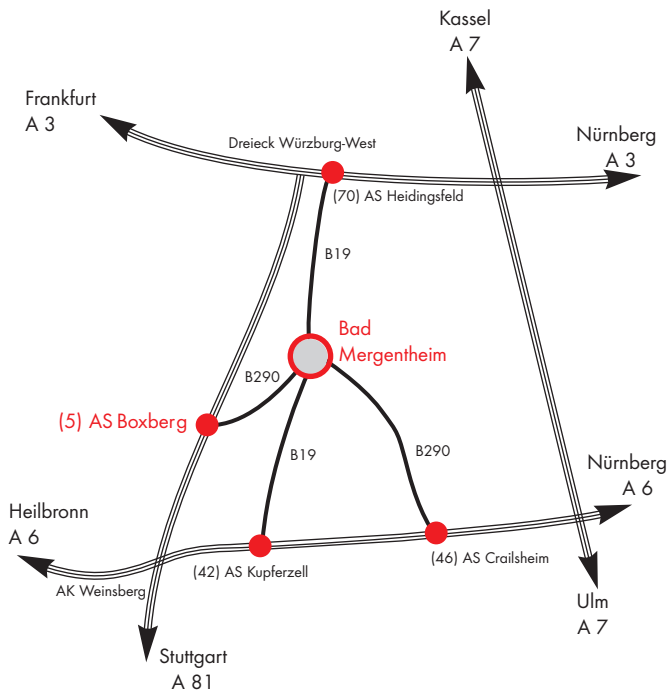

DIRECTIONS TO REINHOLD WÜRTH HAUS

Reinhold Würth Haus
Reinhold-Würth-Straße 1
97980 Bad Mergentheim

T +49 7931 91-0

F +49 7931 91-4000

www.wuerth-industrie.com

info@wuerth-industrie.com

If you use a navigation system, please enter street "Löffelstelzer Straße".

Please follow the green signs to "Reinhold Würth Haus".

Legend

⊙ roundabout

● junction

● highway exit